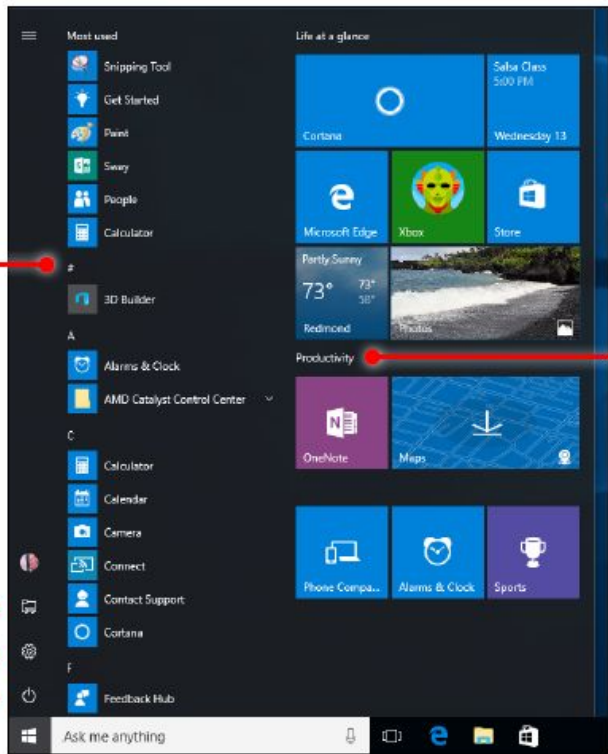

The new Start Menu

The Start button

In the lower-left corner, it puts what you need at your fingertips.

Browse every app

Find files

Personalize settings

Make the defaults even better. Monitors, networks, printers, and more.

Turn the PC off

Use an app all the time? Pin it

Press and hold (or right-click) an app, then select **Pin to Start**.

Group apps

Drag apps into groups, press and hold (or right-click) to resize, and select the title space to give the group a new or better name.

Change Default Program “open with”

Change Second Display

Action Center

Action center

Check your mail

Scan your recent messages and reply right from here instead of opening your mail app.

One-click connections

Connect to a Bluetooth radio, Miracast TV, or WiGig dock.

One-tap switch to tablet mode

Project to a screen with a tap or click

Clear everything at once

Old news? Clean house with a single tap or click.

See if your PC needs attention