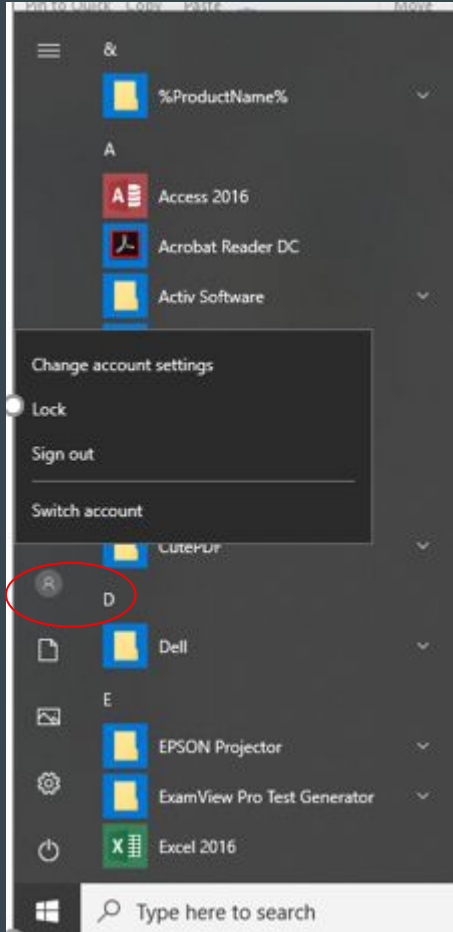

The new Start Menu

The Start button

In the lower-left corner, it puts what you need at your fingertips.

Browse every app

Find files

Personalize settings

Make the defaults even better. Monitors, networks, printers, and more.

Connect to a Bluetooth radio, Miracast TV, or WiGig dock.

One-tap switch to tablet mode

Project to a screen with a tap or click

Clear everything at once

Old news? Clean house with a single tap or click.

See if your PC needs attention

Open OneNote on the double

Get to all the settings

Connect to your network

VPN

VPN

VPN

Add a VPN connection

D105 VPN

Advanced Options

Allow VPN over metered networks

On

Allow VPN while roaming

On

File Explorer

Sign Out/Lock or Restart/Shutdown

Additional Information