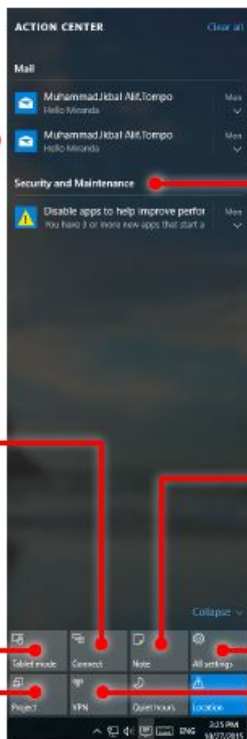

The new Start Menu

The Start button

In the lower-left corner, it puts what you need at your fingertips.

Browse every app

Find files

Personalize settings

Make the defaults even better. Monitors, networks, printers, and more.

Turn the PC off

Use an app all the time? Pin it

Press and hold (or right-click) an app, then select **Pin to Start**.

Group apps

Drag apps into groups, press and hold (or right-click) to resize, and select the title space to give the group a new or better name.

Change Default Program “open with”

Change Second Display

Action Center

Action center

Check your mail

Scan your recent messages and reply right from here instead of opening your mail app.

One-click connections

Connect to a Bluetooth radio, Miracast TV, or WiGig dock.

One-tap switch to tablet mode

Project to a screen with a tap or click

Clear everything at once

Old news? Clean house with a single tap or click.

See if your PC needs attention