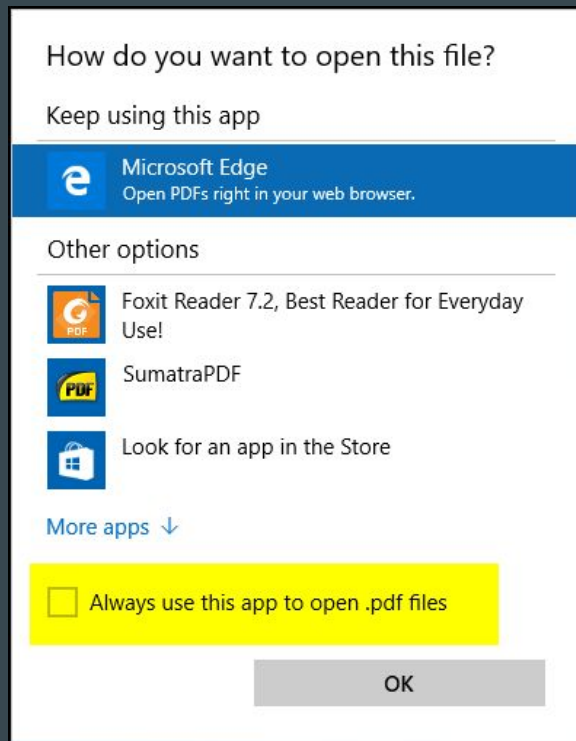

Turn the PC off

Use an app all the time? Pin it

Press and hold (or right-click) an app, then select **Pin to Start**.

Group apps

Drag apps into groups, press and hold (or right-click) to resize, and select the title space to give the group a new or better name.

Change Default Program “open with”

Change Second Display

Action Center

Action center

Check your mail

Scan your recent messages and reply right from here instead of opening your mail app.

One-click connections